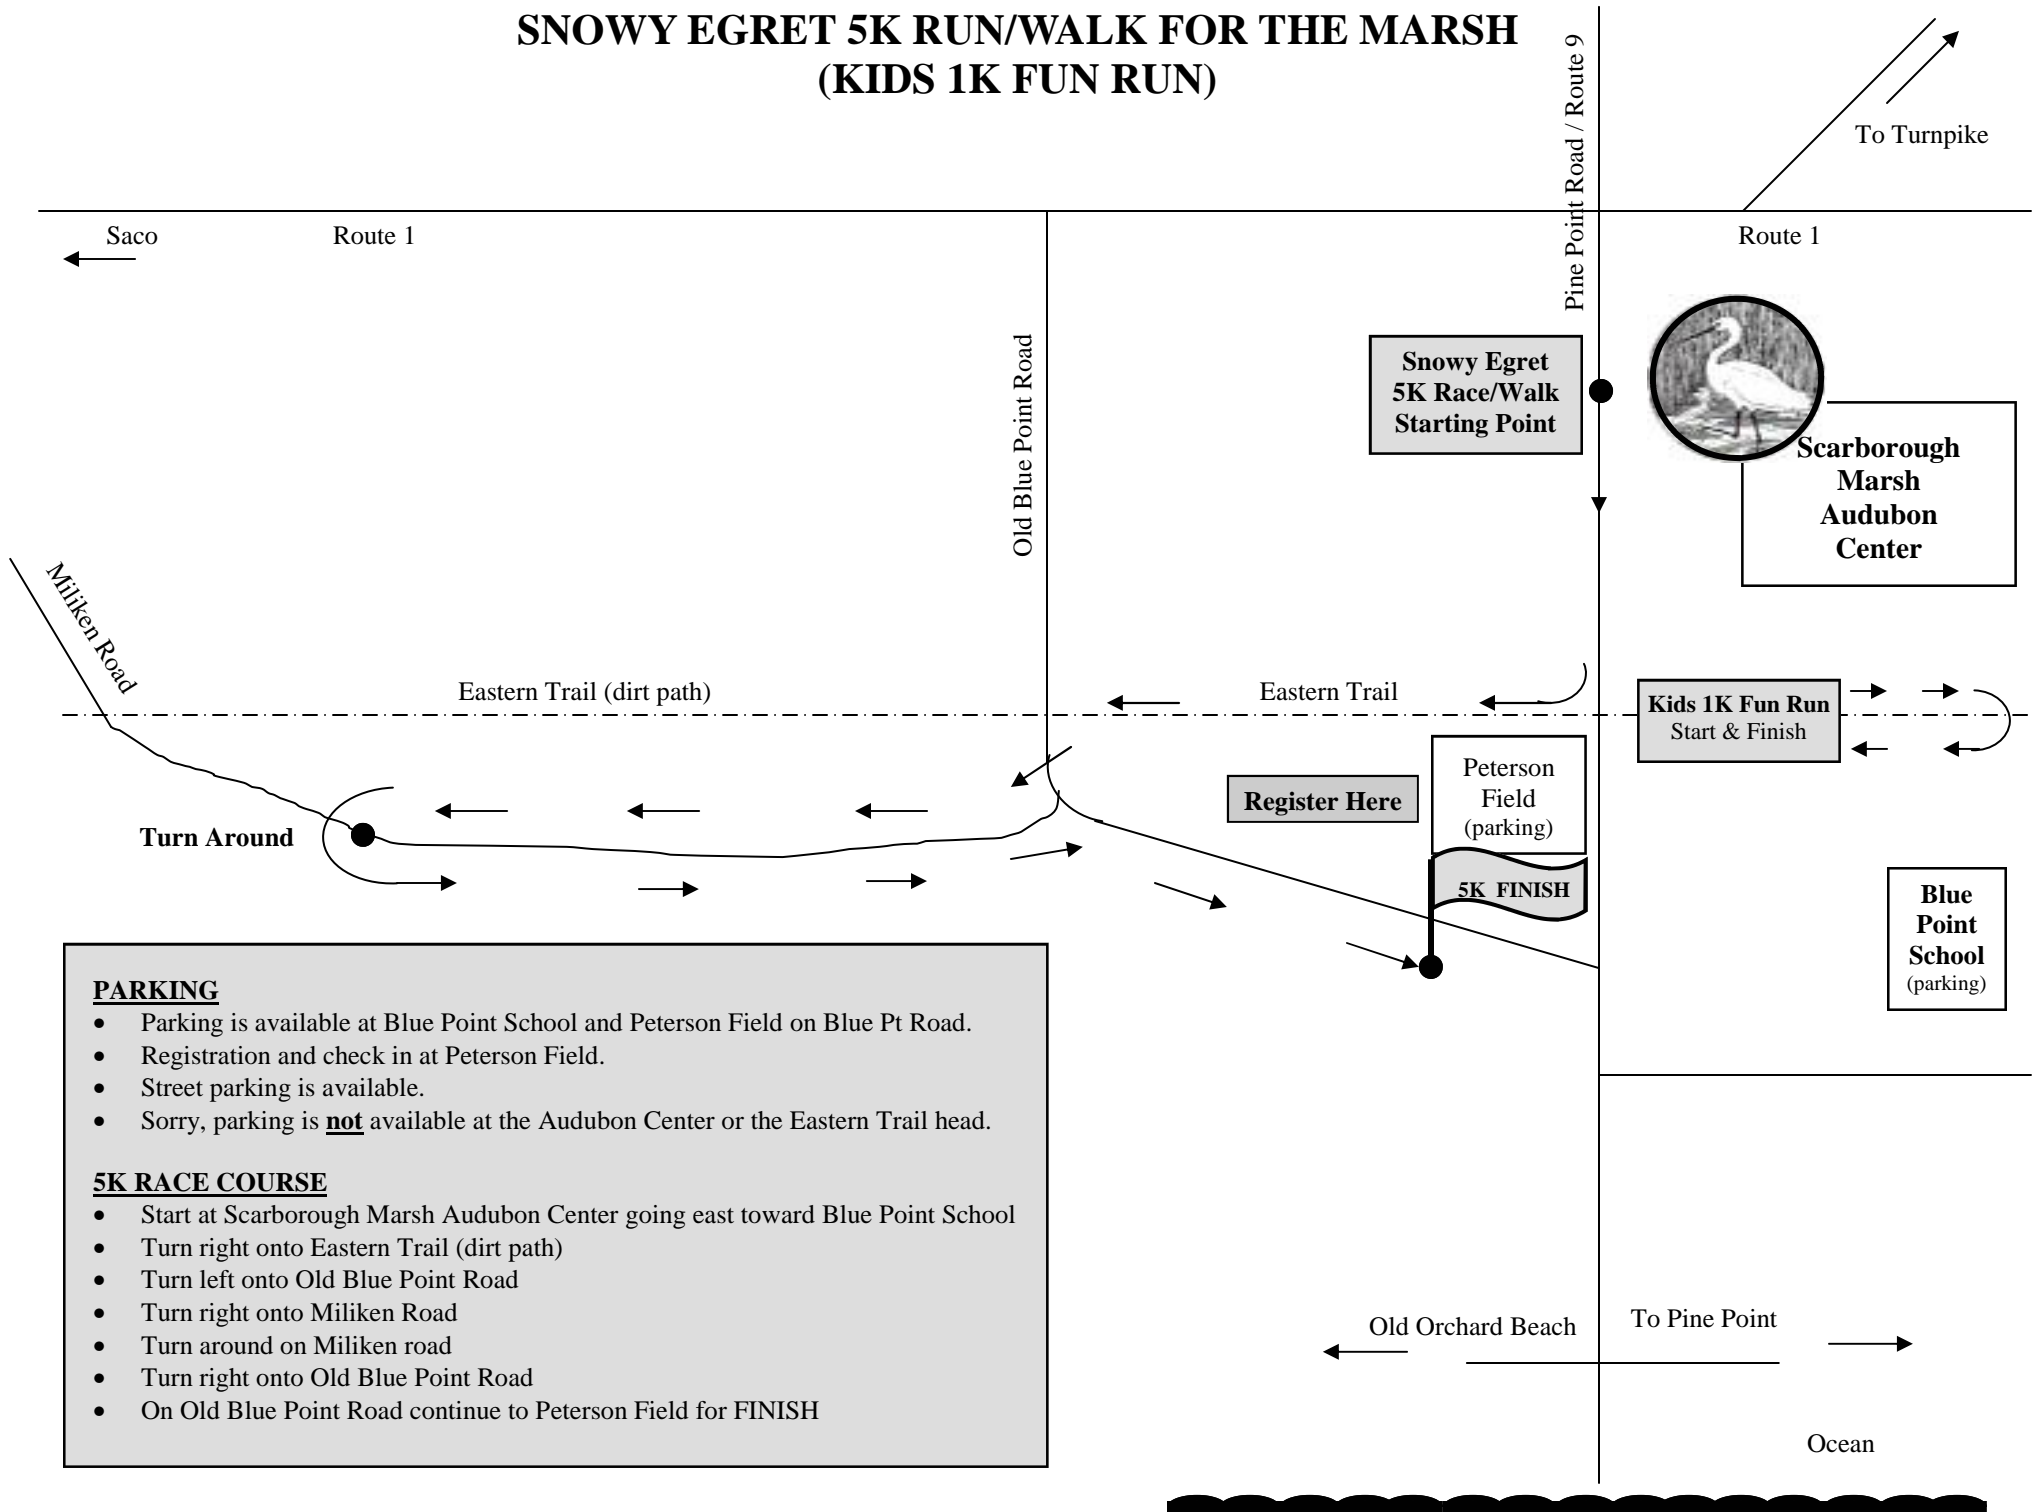

# SNOWY EGRET 5K RUN/WALK FOR THE MARSH (KIDS 1K FUN RUN)

**PARKING**

- Parking is available at Blue Point School and Peterson Field on Blue Pt Road.
- Registration and check in at Peterson Field.
- Street parking is available.
- Sorry, parking is **not** available at the Audubon Center or the Eastern Trail head.

**5K RACE COURSE**

- Start at Scarborough Marsh Audubon Center going east toward Blue Point School
- Turn right onto Eastern Trail (dirt path)
- Turn left onto Old Blue Point Road
- Turn right onto Miliken Road
- Turn around on Miliken road
- Turn right onto Old Blue Point Road
- On Old Blue Point Road continue to Peterson Field for FINISH